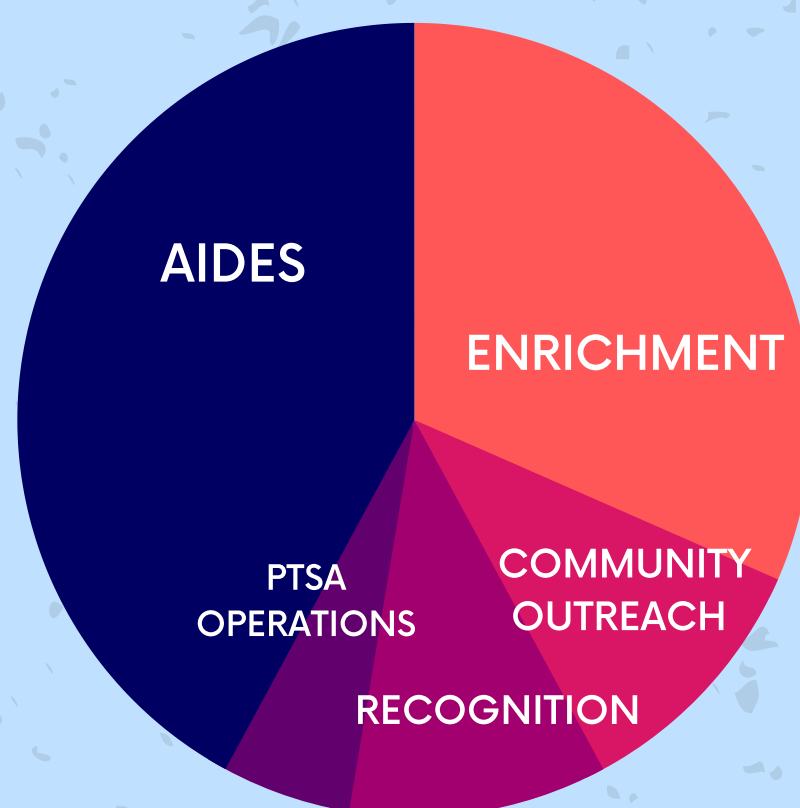

WOODLAKE ELEMENTARY COMMUNITY CHARTER PTSA

JOIN
TODAY

WHAT DOES PTSA DO?

- Organize** ● Organizing school events, family activities, and fundraising is a key part of our PTSA.
- Enhance** ● Through fundraising efforts, we help to provide student and teacher necessities, funding for art, music and other enriching student activities.
- Support** ● We aim to provide support for our students, staff and Woodlake families.
- Involve** ● We help to plan community events, during and outside of school hours, that bring us together in meaningful ways.

WHERE DO MY DOLLARS GO?

AIDES: Classroom Assistance |
Yard Safety | Office Assistance

ENRICHMENT: Art Enrichment Program |
Music & Choir Programming | Field Trip Assistance |
Long Term Projects

COMMUNITY OUTREACH & EVENTS:
Outdoor Movie Nights | Night of the Arts Event |
Restaurant Nights | Monster Bash | Family Dance

PTSA OPERATIONS: Supplies | Insurance |
Expenses/Fees

RECOGNITION: Staff & Volunteer
Appreciation

Scan the QR code with
your phone's camera to
securely join now

Enroll Online at TOTEM -
<https://jointotem.com/>
Search for Woodlake and
follow the steps to join