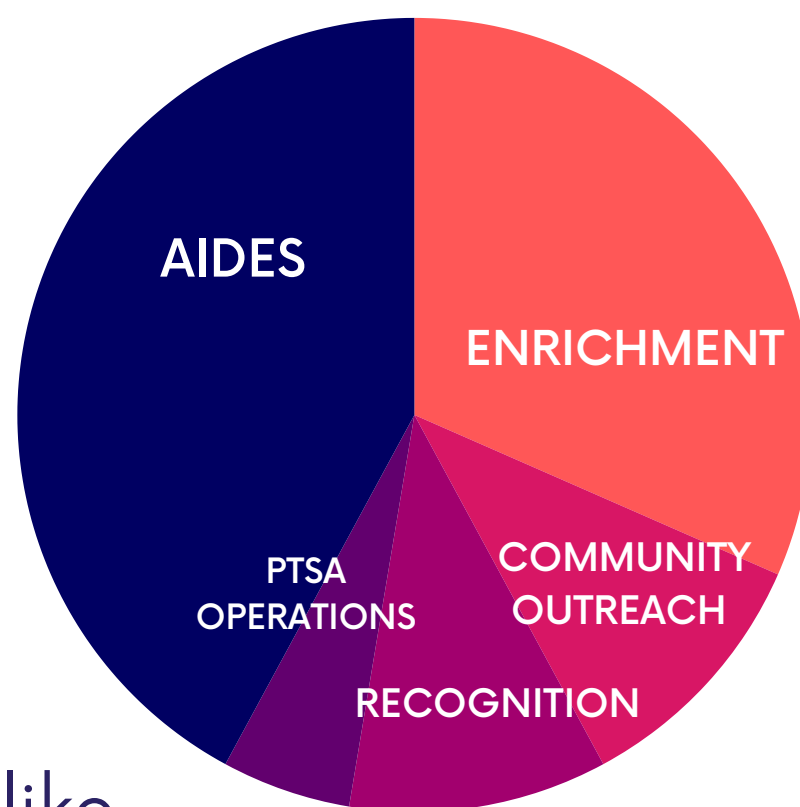

STAY INFORMED!

PTA.org / CAPTA.org

www.woodlakeElementary.org

groups/woodlakeelementaryptsa

[WoodlakeElementary](https://www.instagram.com/WoodlakeElementary)